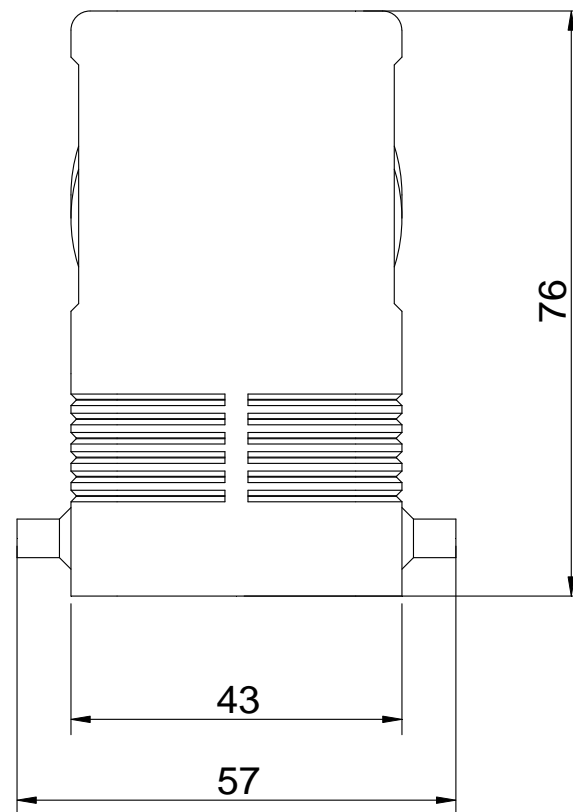

Diritti riservati All rights reserved

Date 14.12.2006	CAOS 24.29		Scale
Sign.	hood side entry PG29 EMC		1:1
			