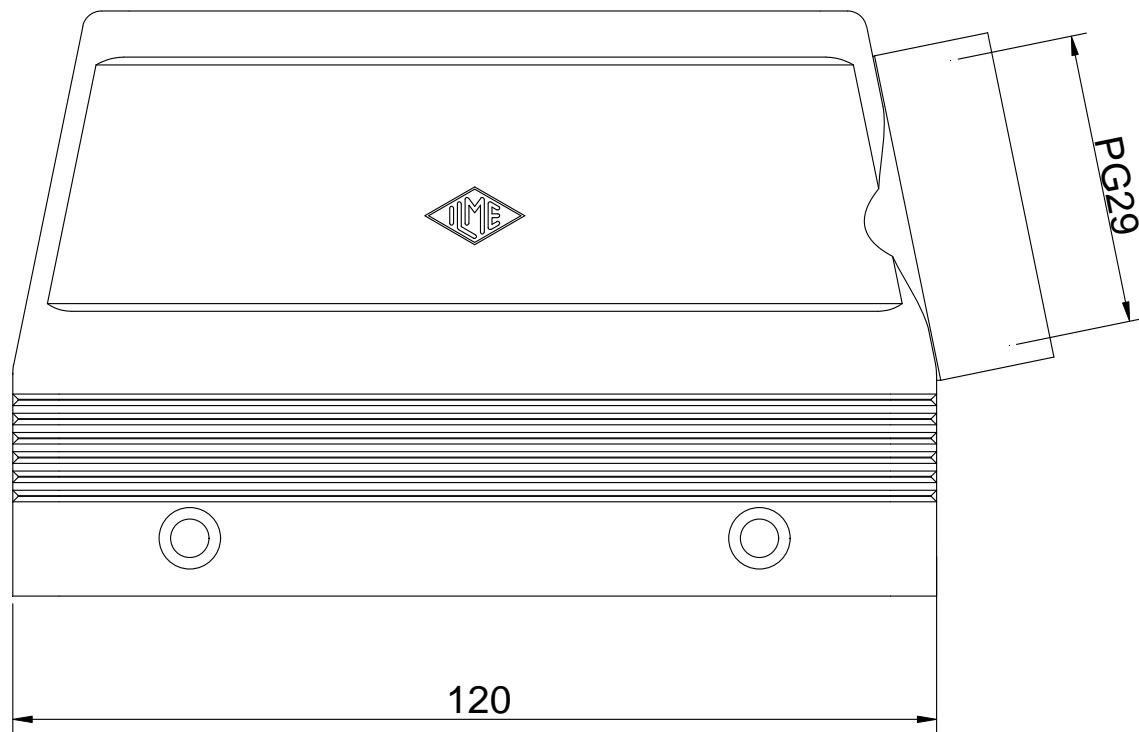

Diritti riservati All rights reserved

Date 14.12.2006	CAOS 24.29		Scale
Sign.	hood side entry PG29 EMC		1:1
			